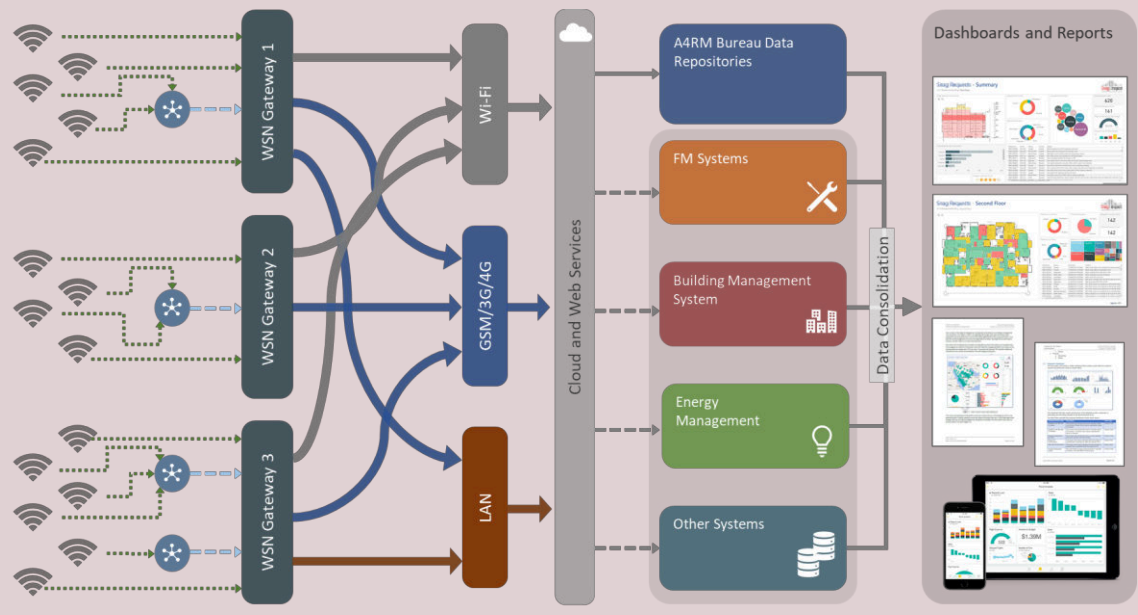

Concept

Sensors enable the collection of data for smarter decisions and safer environments.

Sensors are devices that detect and respond to changes in an environment. Inputs can come from a variety of sources such as light, temperature, motion and pressure. Sensors can share valuable data with other connected devices and management systems

Overview

We can design and implement sensor networks to suit your business needs.

We deploy sensor network structures so as to minimise delays in the data collection processes and extend the lifetime of the network. Also, our monitoring tools provide clear and concise dashboards and reports to ensure that the information can be easily interpreted for analysis.

Key Features

Monitor temperature, humidity, pressure, proximity, light, movement and many other environmental values.

1. Sensor network specification and design.
2. Check and test environments are operating within original design parameters.
3. Ensure building performance and benchmarks are within corporate sustainability targets.
4. Back end reports and dashboards.
5. Out of tolerance alarms and notifications.
6. Enables Predictive Maintenance to reduce downtime and permit informed evidence based decisions.
7. Optimised sensor placement strategies.
8. Automated device activation/deactivation based upon sensor data values.
9. Wireless connectivity to promote rapid deployment and future flexibility.

Alcohol Gas Sensor

Example Sensor Network Architecture